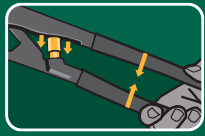

These pliers are designed with an automatic adjustment mechanism that allows for seamless one-handed operation, saving you both time and effort on the job. The slim head design provides greater access to confined spaces, ensuring you can tackle tasks even in the tightest spots.

With multiple adjustment positions, the SATA Auto-Adjusting Water Pump Pliers cater to a wider range of applications, making them an essential tool for any toolkit. The interlocking joint design ensures greater stability during operation, keeping the pliers securely in place.

Additionally, the angled tooth locking plier pattern offers superior grip, allowing for a firm hold on any object, whether it is flat, curved, square, or hexagonal.

The anti-slip handle offers superior comfort and grip, reducing hand fatigue during extended use and maintenance is made easy thanks to the professional easy-clean dipped grips.

Constructed from high-quality chrome vanadium alloy steel, the SATA Auto-Adjusting Water Pump Pliers offer exceptional strength and durability, making them a reliable choice for any professional.

Whether you are working in tight spaces or handling various shapes and sizes, these pliers are designed to meet your needs with ease.

Pliers automatically adjust when the handles are squeezed, allowing for one-handed operation